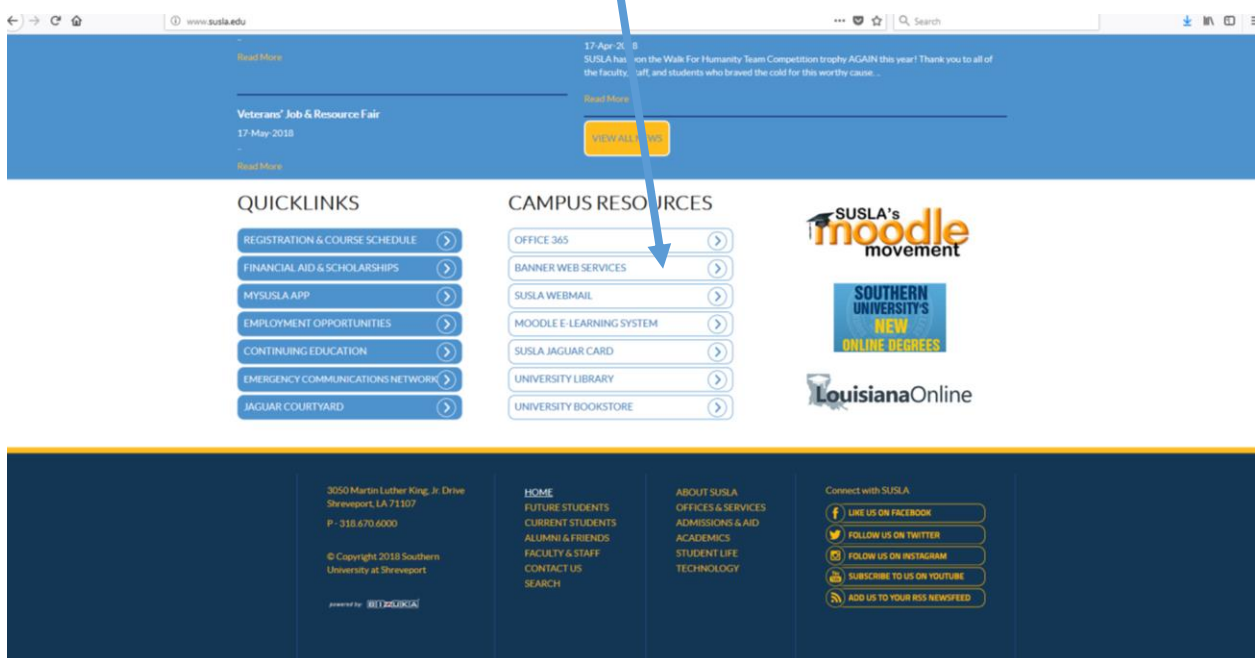

HOW TO SEARCH FOR ONLINE COURSE SCHEDULES

Perspective Students or Guest

Sign into SUSLA's website

www.susla.edu

Scroll down to the Banner Web Services link

Sign into Class Schedule

Content-type: text/html; charset=UTF-8 Set-Cookie: SESFID=RJNSSFIDNTM0MDU=;

SUSLA Banner Web Services

[SITE MAP](#) | [HELP](#) | [EXIT](#)

SECURE UNIVERSITY OF SOUTH ALABAMA
Pay Online: Students can pay tuition and fees securely online. Simply select "Credit Card Payment" on the Account Summary page and follow the instructions.