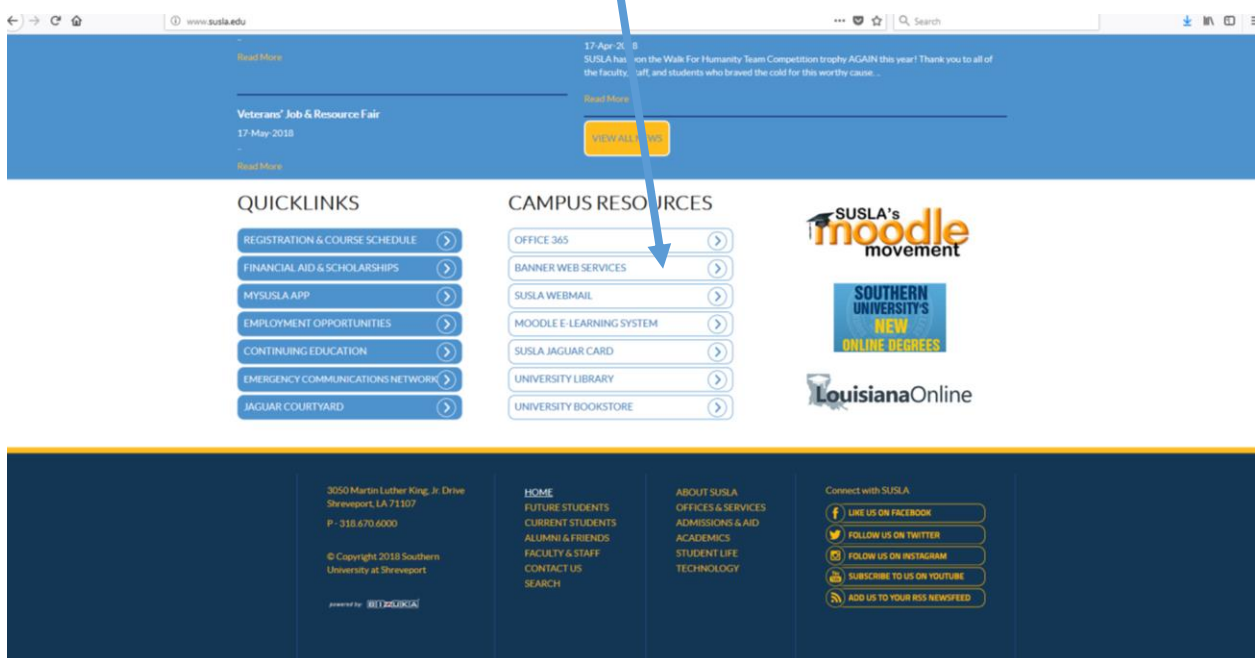

HOW TO SEARCH FOR ONLINE COURSE SCHEDULES

Prospective Students or Guest

Sign into SUSLA's website

www.susla.edu

Scroll down to the Banner Web Services link

Sign into Class Schedule

Content-type: text/html; charset=UTF-8 Set-Cookie: SESFID=RJNSSFIDNTM0MDU=;

SUSLA Banner Web Services

[SITE MAP](#) | [HELP](#) | [EXIT](#)

SECURE UNIVERSITY OF SOUTHERN CALIFORNIA
Pay Online: Students can pay tuition and fees securely online. Simply select "Credit Card Payment" on the Account Summary page and follow the instructions.

The screenshot shows the SUSLA Banner Web Services Class Schedule Search page. The page includes a search bar, a "Class Schedule Search" heading, and a "Class Search" button. The "Instructional Method" dropdown menu is open, showing options: "All", "Internet", and "Hybrid". A blue arrow points from the text above to the "Internet" option. Another blue arrow points from the text below to the "All" option. The page also displays a list of subjects, course numbers, titles, credit ranges, part of terms, instructors, and session times.